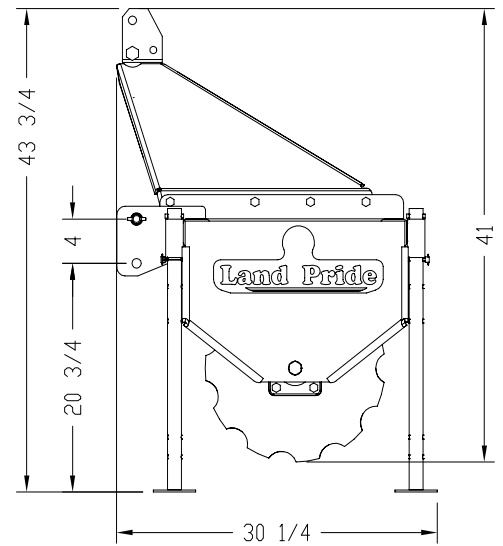

CR2572 Model

Specifications & Capacities

Model No.	CR2572
Working Width	69"
Overall Width	79 3/4"
Front To Back Length	30 1/4"
Overall Height (With support stands up)	41"
Weight (w/o added weight)	475 lbs.
Number Of Discs	12
Disc Spacing	6 1/2"
Disc Hubs	4 Bolt cast iron
Frame Construction	Tubing 2 1/2" x 2 1/2" x 3/16"
Hitch	Cat. 1
Quick Hitch	Fits Land Pride's Model QH15 Quick Hitch
Support Stands	Support stands in all four corners
Water Tank Capacity (gallons per tank)	36 gallons per tank
Full Water Tank Weight (2-tanks)	600 lbs. Total weight