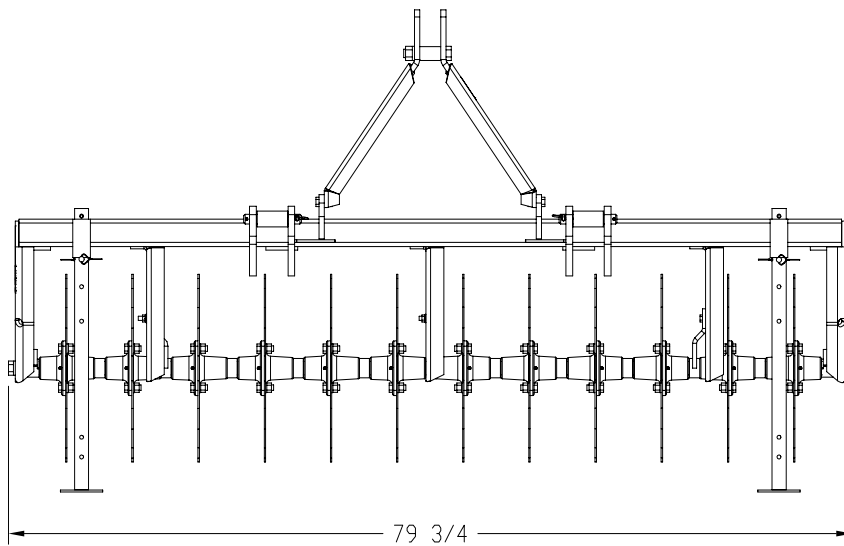

CR2572 Model

Specifications & Capacities

Model No.	CR2572
Working Width	69"
Overall Width	79 3/4"
Front To Back Length	30 1/4"
Overall Height (With support stands up)	41"
Weight (w/o added weight)	475 lbs.
Number Of Discs	12
Disc Spacing	6 1/2"
Disc Hubs	4 Bolt cast iron
Frame Construction	Tubing 2 1/2" x 2 1/2" x 3/16"
Hitch	Cat. 1
Quick Hitch	Fits Land Pride's Model QH15 Quick Hitch
Support Stands	Support stands in all four corners
Water Tank Capacity (gallons per tank)	36 gallons per tank
Full Water Tank Weight (2-tanks)	600 lbs. Total weight