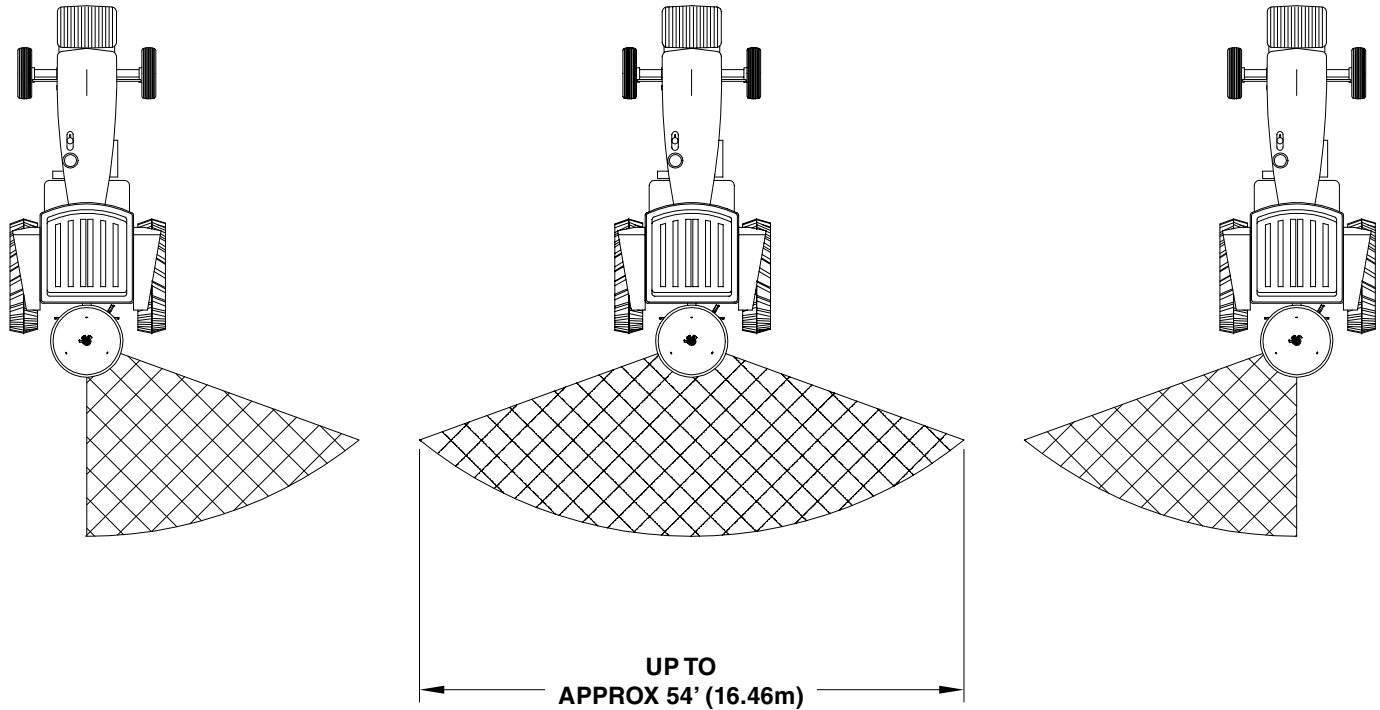

### FSP500, FSP700 & FSP1000 Broadcast Spreaders

Specifications & Capacities			
Model Numbers	FSP500	FSP700	FSP1000
<b>Capacity (maximum Cu.ft. &amp; pounds)</b>	5.83 cu. ft. (350 lbs.) [.17 m <sup>3</sup> (158.8 kg)]	9.18 cu. ft. (563 lbs.) [.26 m <sup>3</sup> (255.4 kg)]	12.18 cu. ft. (673 lbs.) [.34 m <sup>3</sup> (305.3 kg)]
<b>Overall dimensions</b>	37" x 40" (0.94m x 1.02m)	44" x 46" (1.12m x 1.17m)	47" x 46" (1.19m x 1.17m)
<b>Loading height</b>	36" (0.91 m)	41" (1.04 m)	44.5" (1.13 m)
<b>Weight</b>	119 (54 kg)	128 (58 kg)	139 (63 kg)
<b>3-Point attachment</b>	Category 1	Category 1	Category 1
<b>Net spreadable width</b>			
<b>Granular</b>	39' - 46' (12 m - 14 m)	39' - 46' (12 m - 14 m)	39' - 46' (12 m - 14 m)
<b>Crystalline</b>	20' - 23' (6 m - 7 m)	20' - 23' (6 m - 7 m)	20' - 23' (6 m - 7 m)
<b>Power take-off shaft type</b>	1 3/8"	1 3/8"	1 3/8"
<b>Transmission ratio</b>	1:1	1:1	1:1
<b>Min. tractor horsepower</b>	15 hp (11.2 kW)	18 hp (13.4 kW)	20 hp (14.9 kW)
<b>Range of spreading Possibility</b>	<b>lbs/acre</b> 44 - 890 <b>kgs/hectare</b> (49 - 998)	44 - 890 (49 - 998)	44 - 890 (49 - 998)

**Specification Drawing  
Figure 6-1**

13613